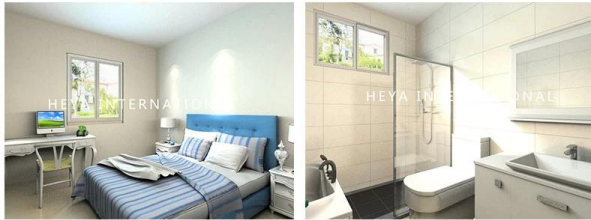

### QUOTATION SHEET

NO.	HY-S02	DATE	
		Qty	Unit
Steel frame	Beam HN200*100\HN250*125\square tube120x5mm	40	m2
Exterior Wall	90mm ASA Sandwich Panel\90mm ASA	85.8	m2
Interior Wall	90mm ASA Sandwich Panel\90mm ASA	24	m2
Roof	90mm ASA Sandwich Panel\90mm	66.5	m2
	asphalt shingles	66.5	m2
Door	Out door (Steel door)\900*2000mm	1	pcs
	Inside door(MDF door)\800*2000mm	1	pcs
	bathroom door\PVC800mm x 2000mm(water proof)	1	pcs
Windows	PVC sliding window /PVC950(W)*1000mm(H)	3	pcs
	PVC sliding window /PVC950(W)*600mm(H)	1	pcs
Accessories	kinds of necessary screws\U type clipsealant\Special binder	40	m2
Ceiling	PVC strip ceiling/PVC	40	m2
Floor	ceramic tile/ 800x800mm	40	m2
Drain system	drain pipes \gutter	21	m
<b>EXW COST</b>		<b>\$7,285.10</b>	
Inland Cost	40HC container loading	1	pcs
	20GP container loading	0	pcs
Workers loading Cost	40ft/20ft container	1	pcs
<b>Total Amount (FOB Qingdao)</b>		<b>\$8,235.10</b>	