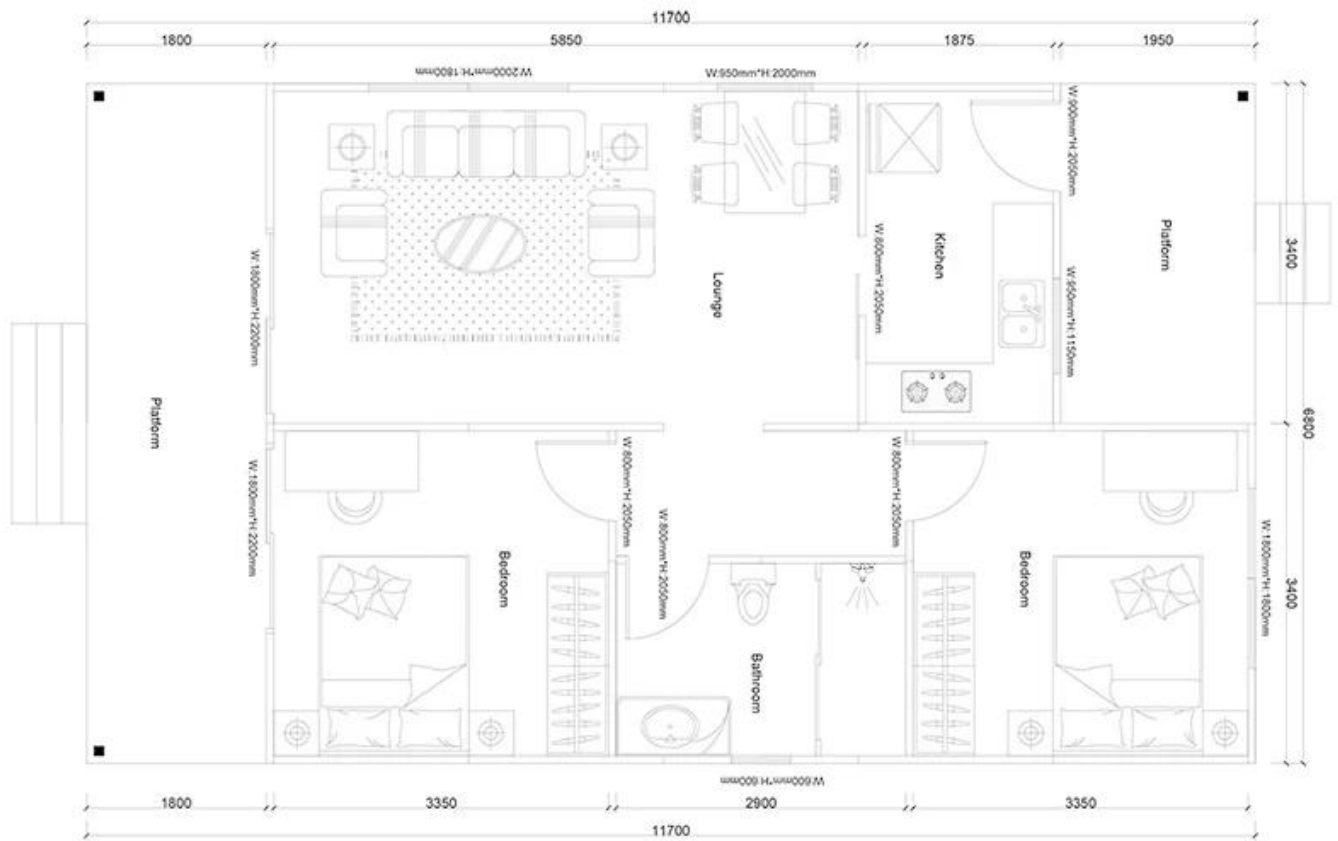

3 &

ISO/CE/AS/US/CA

70

3 &

Windows

Windows are provided in the following locations:

- Bedroom 1: 4 windows.
- Bedroom 2: 4 windows.
- Bathroom: 1 window.
- Kitchen: 1 window.
- Lounge: 1 window.
- Platform (Left): 1 window.
- Platform (Right): 1 window.

Doors

- Bedroom 1: 1 door.
- Bedroom 2: 1 door.
- Bathroom: 1 door.
- Kitchen: 1 door.
- Lounge: 1 door.
- Platform (Left): 1 door.
- Platform (Right): 1 door.