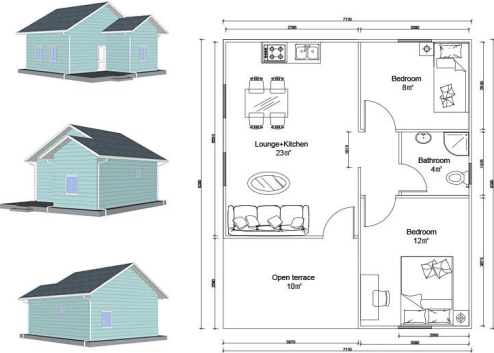

□□□□□□□□□□□□□□□□

Heya-2Q01

NAME	DESCRIPTION	UNIT	THEORY QTY	LOSS RATE	UNIT	ACTUAL QTY
LGS Structure						
steel structure		m ²	49	1.00	T	1.62
fitings		set	49	1.00	m ²	49.00
Wall System						
External wall OSB board	1220*2440*9mm	m ²	130.08	1.15	pc	52
External wall unidirectional breath paper		m ²	134.83	1.20	m ²	162
External wall metal carved board	381*3800*16mm+381*4500*16mm	m ²	130.08	1.15	m ²	150
Internal wall OSB board	1220*2440*9mm	m ²	127	1.12	pc	49
Internal wall gypsum board	1200*2400*9mm	m ²	127	1.12	pc	49
Wat district fiber cement board	1220*2440*10mm	m ²	54.2	1.12	pc	21
Insulation System						
Glasswool Insulation	T75mm, 12 m ³ /roll 16Kg/m ³	m ³	155.64	1.10	roll	14
Glasswool insulation(under roof)	T75mm, 12 m ³ /roll 16Kg/m ³	m ³	49	1.10	roll	4
External wall XPS board	1200*600*40mm	m ²	130.08	1.05	pc	190
Roof System						
Roof OSB board/OSB	1220*2440*12mm	m ²	84	1.15	pc	34
self-paste waterproof coil	T1.5mm, -15°C, 20 m ³ /roll	m ²	84	1.20	roll	5
Roof tile	asphalt tile	m ²	84	1.20	pack	36
Roof ridge tile	asphalt tile	m	10.2	1.10	pack	1
Roof eaves pvc molding /PVC	6m/pc	m	47.5	1.10	pc	9
PVC closing strip/PVC	4m/pc	m	47.5	1.10	pc	13
Metal carved board under roof eaves	381*3800*16mm	m ²	26.7	1.20	pc	22
Door & Window						
PVC window		m ²	4.75	1.00	m ²	4.75
PVC door		m ²	7.2	1.00	m ²	7.20
Accessories for door sill/windowsill	1220*2440*10mm	m	38.6	1.10	pc	3
Water&Electric System						
Water Pipes		m ²	49	1.00	m ²	49.00
Electric system	Include weak current,exclude socket,switch,light,etc	m ²	49	1.00	m ²	49.00
Decoration Accessories System		m ²	49	1.00	m ²	49.00
Hardware Accessories System		m ²	49	1.00	m ²	49.00
TOTAL EXW cost				\$11,396.06		
TOTAL FOB Qingdao				\$12,296.06		
TOTAL CIF XX				\$14,357.54		