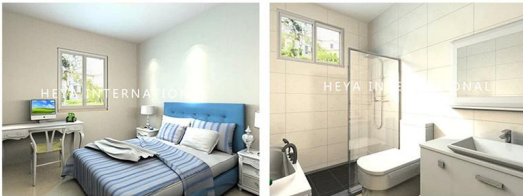

□□□□□□□□□□□□□□□□

Heya-2Q01

NAME	DESCRIPTION	UNIT	THEORY QTY	LOSS RATE	UNIT	ACTUAL QTY
LGS Structure						
steel structure		m ²	49	1.00	T	1.62
fitings		set	49	1.00	m ²	49.00
Wall System						
External wall OSB board	1220*2440*9mm	m ²	130.08	1.15	pc	52
External wall unidirectional breath paper		m ²	134.83	1.20	m ²	162
External wall metal carved board	381*3800*16mm+381*4500*16mm	m ²	130.08	1.15	m ²	150
Internal wall OSB board	1220*2440*9mm	m ²	127	1.12	pc	49
Internal wall gypsum board	1200*2400*9mm	m ²	127	1.12	pc	49
Wat district fiber cement board	1220*2440*10mm	m ²	54.2	1.12	pc	21
Insulation System						
Glasswool Insulation	T75mm, 12 m ³ /roll 16Kg/m ³	m ³	155.64	1.10	roll	14
Glasswool insulation(under roof)	T75mm, 12 m ³ /roll 16Kg/m ³	m ³	49	1.10	roll	4
External wall XPS board	1200*600*40mm	m ²	130.08	1.05	pc	190
Roof System						
Roof OSB board/OSB	1220*2440*12mm	m ²	84	1.15	pc	34
self-paste waterproof coil	T1.5mm, -15°C, 20 m ³ /roll	m ²	84	1.20	roll	5
Roof tile	asphalt tile	m ²	84	1.20	pack	36
Roof ridge tile	asphalt tile	m	10.2	1.10	pack	1
Roof eaves pvc molding /PVC	6m/pc	m	47.5	1.10	pc	9
PVC closing strip/PVC	4m/pc	m	47.5	1.10	pc	13
Metal carved board under roof eaves	381*3800*16mm	m ²	26.7	1.20	pc	22
Door & Window						
PVC window		m ²	4.75	1.00	m ²	4.75
PVC door		m ²	7.2	1.00	m ²	7.20
Accessories for door sill/windowsill	1220*2440*10mm	m	38.6	1.10	pc	3
Water&Electric System						
Water Pipes		m ²	49	1.00	m ²	49.00
Electric system	Include weak current,exclude socket,switch,light,etc	m ²	49	1.00	m ²	49.00
Decoration Accessories System		m ²	49	1.00	m ²	49.00
Hardware Accessories System		m ²	49	1.00	m ²	49.00
TOTAL EXW cost				\$11,396.06		
TOTAL FOB Qingdao				\$12,296.06		
TOTAL CIF XX				\$14,357.54		