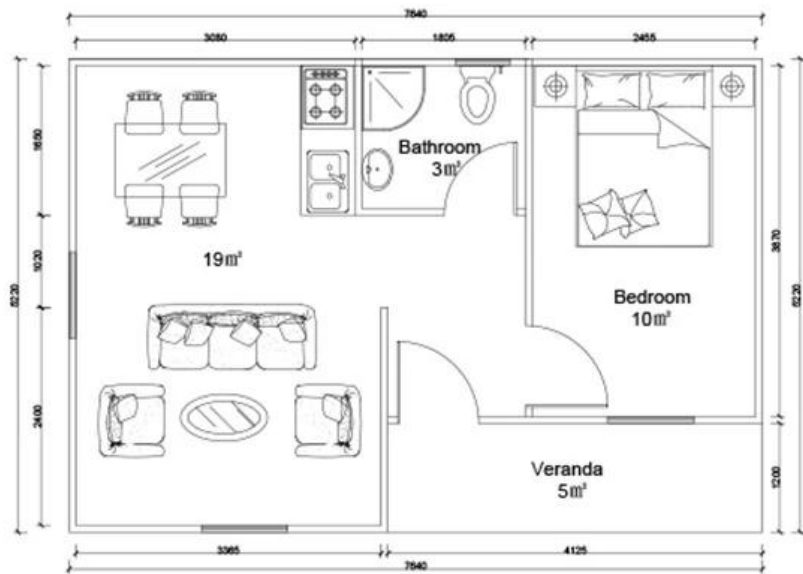

China 1 room sandwich panel tiny house ready made for sale -B02

**BREAKDOWN QUOTATION SHEET**

NO.	HY-B02-A	DATE
Item	Description	Qty Unit
<b>Steel frame</b>	C-type steel purlin and beam, square tube, steel channels	40 □
<b>Exterior Wall</b>	75mm EPS Color Steel Sandwich Panel, pre-cut, with film protection	88.4 m
<b>Interior Wall</b>	75mm EPS Color Steel Sandwich Panel, pre-cut, with film protection	28 m
<b>Roof</b>	75mm EPS Color Steel Sandwich Panel, pre-cut, with film protection	68 m
<b>Ceiling</b>	PVC ceiling/pvc	40 □
<b>Floor</b>	Ceramic tile 800x800mm	40 □
<b>Door/□</b>	Out door (Steel door) 900*2000mm	1 pcs
	Bathroom door 800mm x 2000mm (water proof)	2 pcs
<b>Windows</b>	PVC sliding window 950(W)*1000mm(H)	3 pcs
	PVC sliding window 950(W)*600mm(H)	1 pcs
<b>Drain system</b>	Drain pipes, gutter	21 m
<b>Electric system</b>		40 □
<b>Accessories</b>	Kinds of necessary screws, sealant, ridge tile, packet eaves, flashing, channel iron	40 □