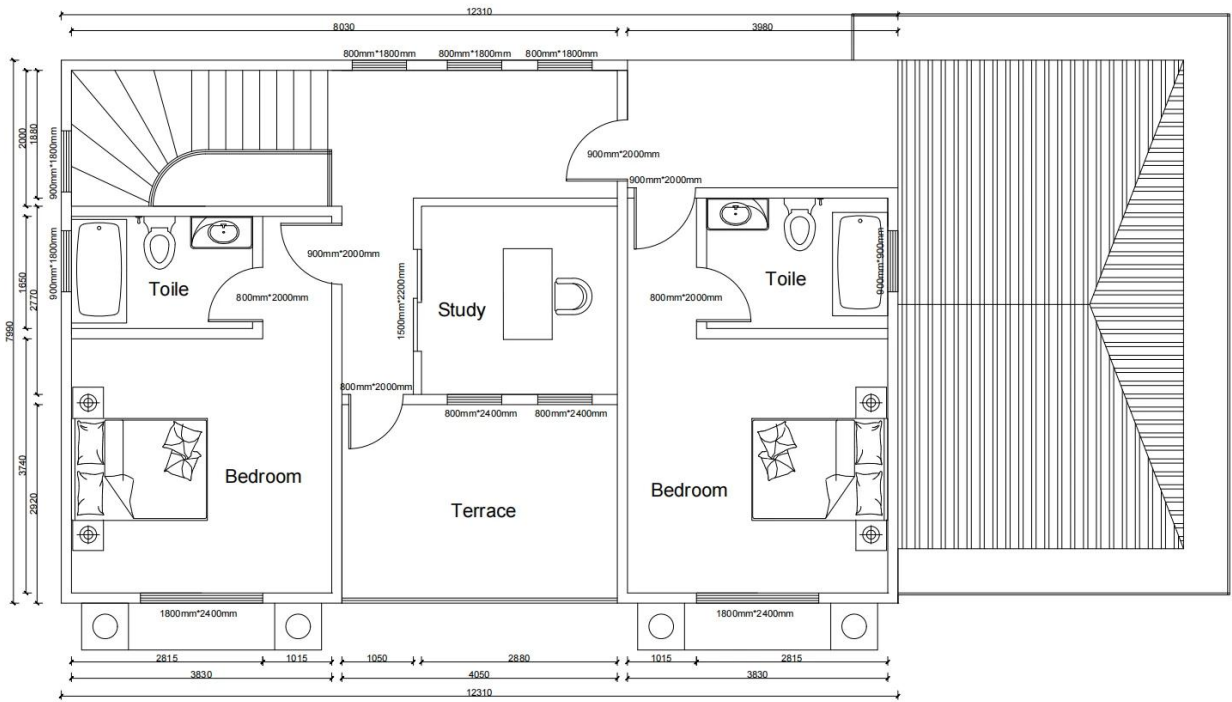

Luxury Modern Design Prefab Steel Home Villa Building -[QUALITY INTEGRATED HOUSE](#)

Product Photo

Ground floor

Second floor