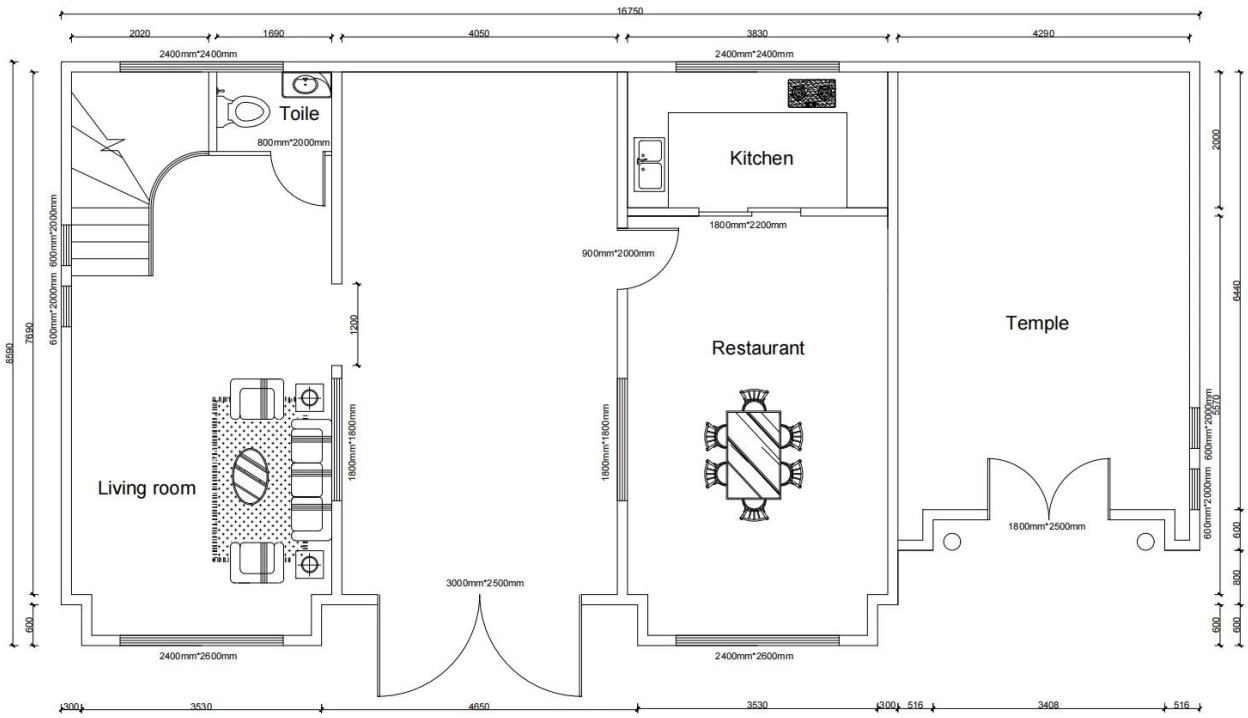

Luxury Modern Design Prefab Steel Home Villa Building -[QUALITY INTEGRATED HOUSE](#)

Product Photo

Ground floor

Second floor