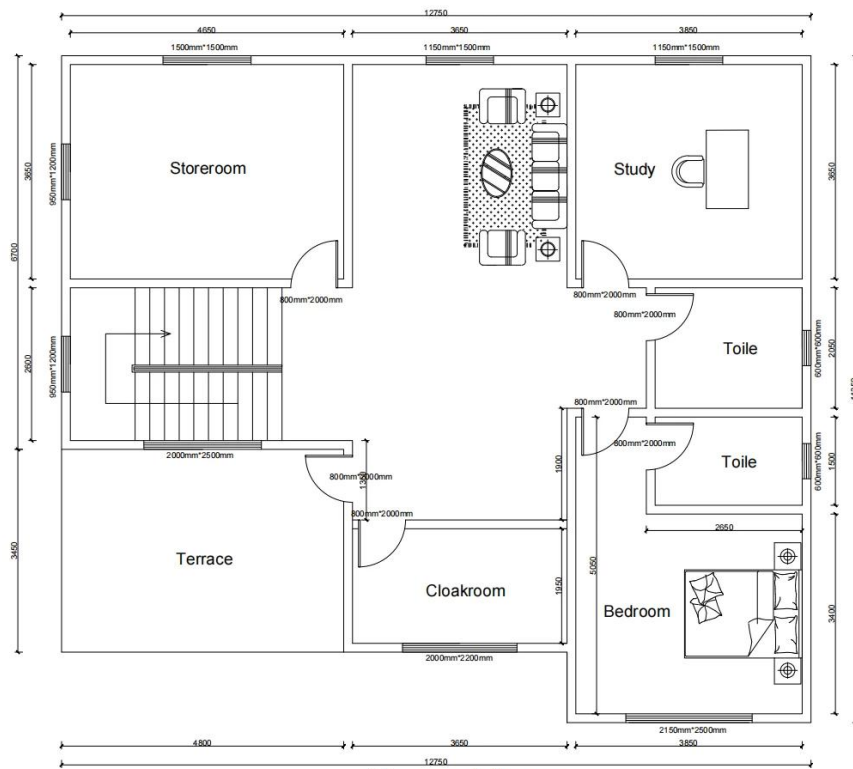

Luxury Quality Light Steel Prefab Home Villa House - [Quality Integrated House](#)

Product Photo

Ground floor

Second floor