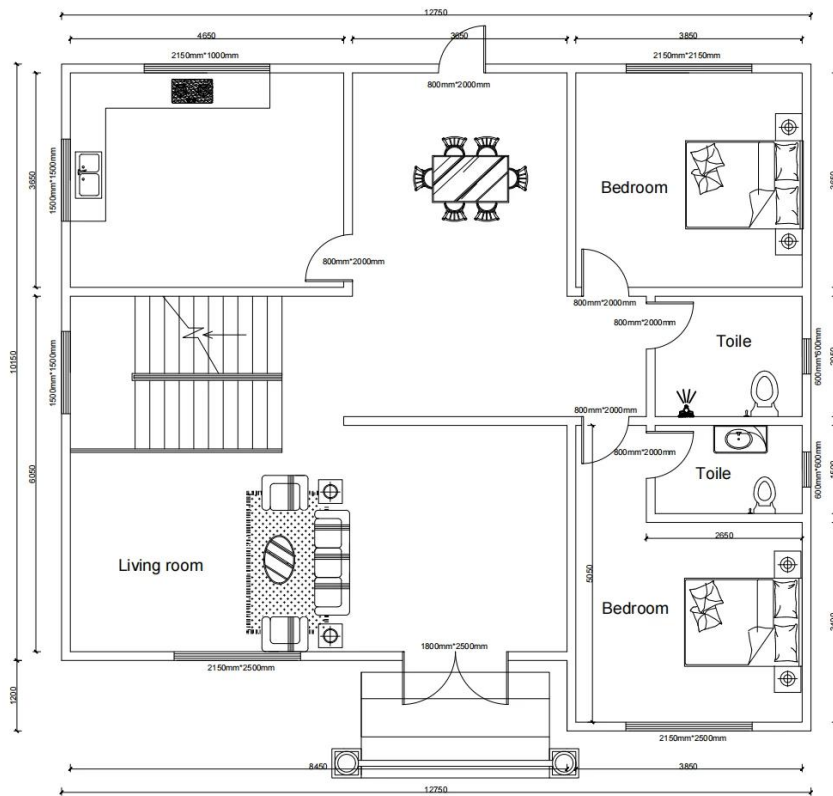

Luxury Quality Light Steel Prefab Home Villa House - [Quality Integrated House](#)

Product Photo

Ground floor

Second floor