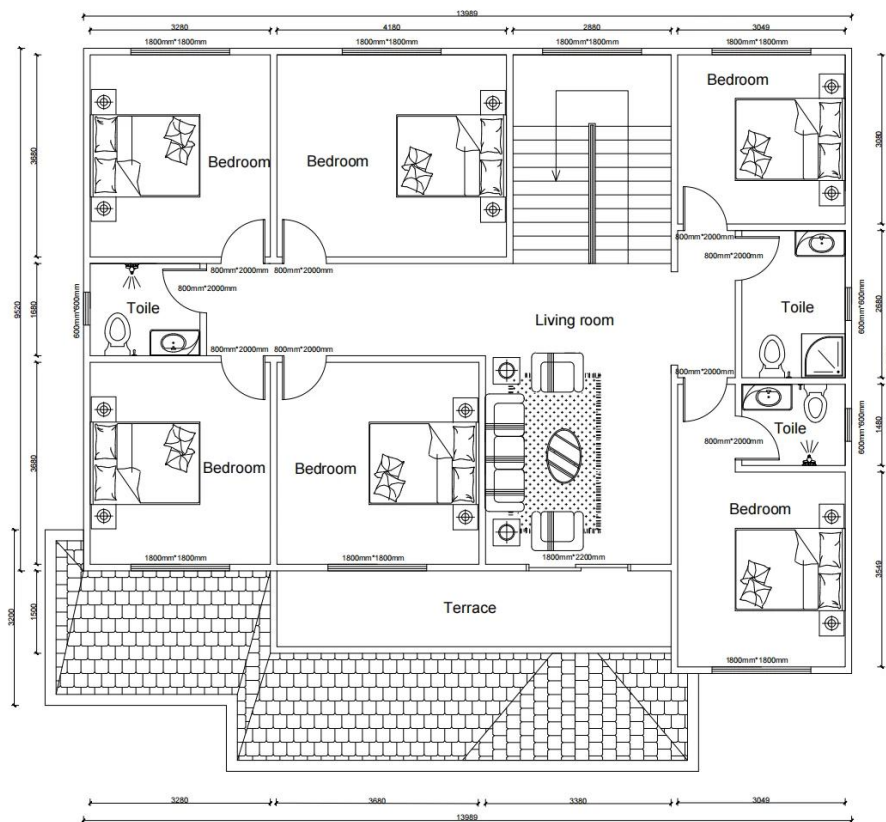

Luxury Standard Light Steel Villa Quick Assembly Steel Structure House Design - [Quality Integrated House](#)

Product Photo

Ground floor

Second floor

let us help you deal with the temporary office and warehouse of a comprehensive solution.