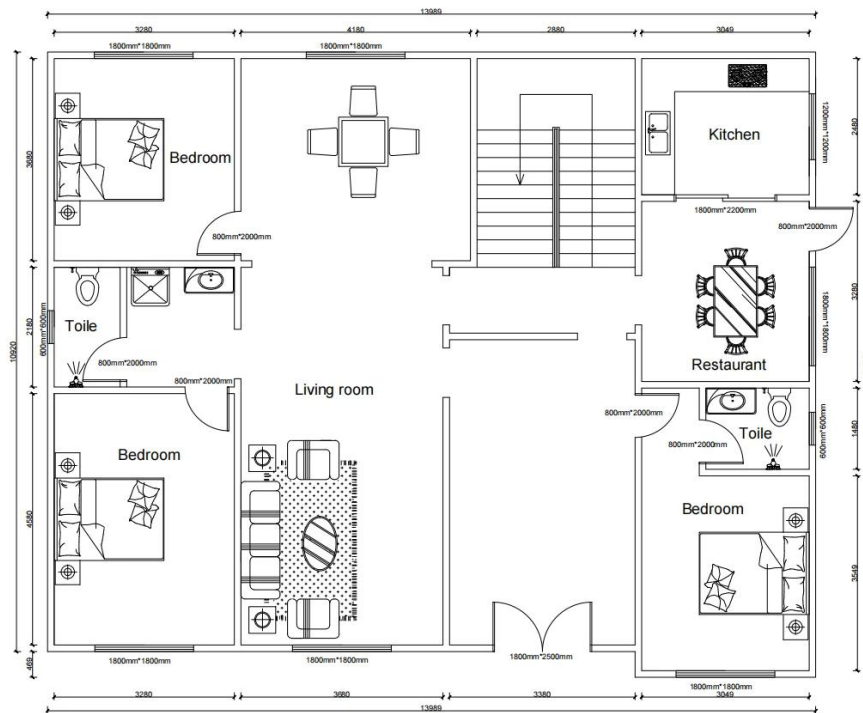

Luxury Standard Light Steel Villa Quick Assembly Steel Structure House Design - [Quality Integrated House](#)

Product Photo

Ground floor

Second floor

let us help you deal with the temporary office and warehouse of a comprehensive solution.