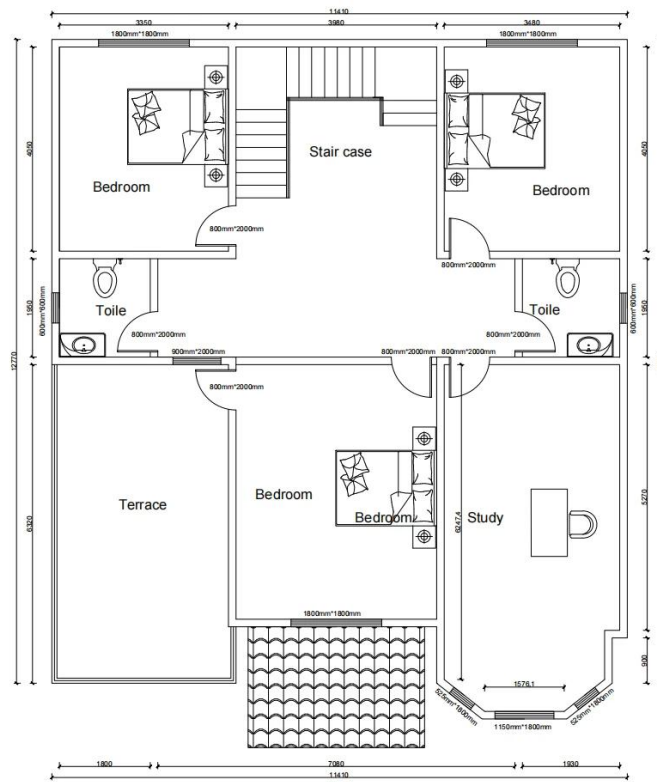

Luxury Steel Frame Pre Engineered Light Steel House Building -QB22

Product Photo

Ground floor

Second floor