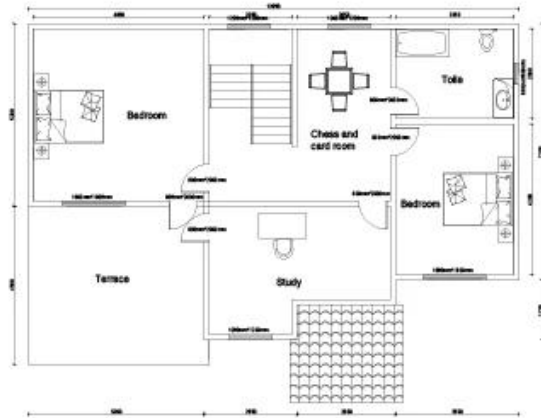

Ground floor

Second floor