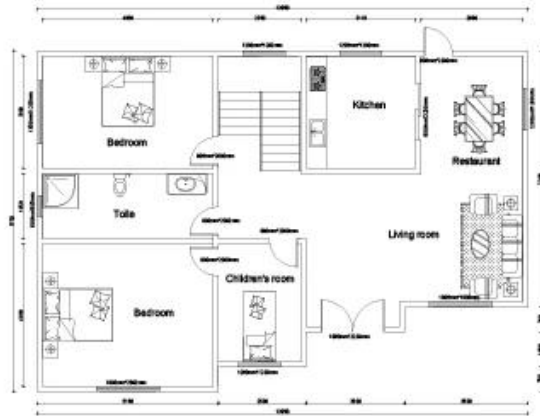

Ground floor