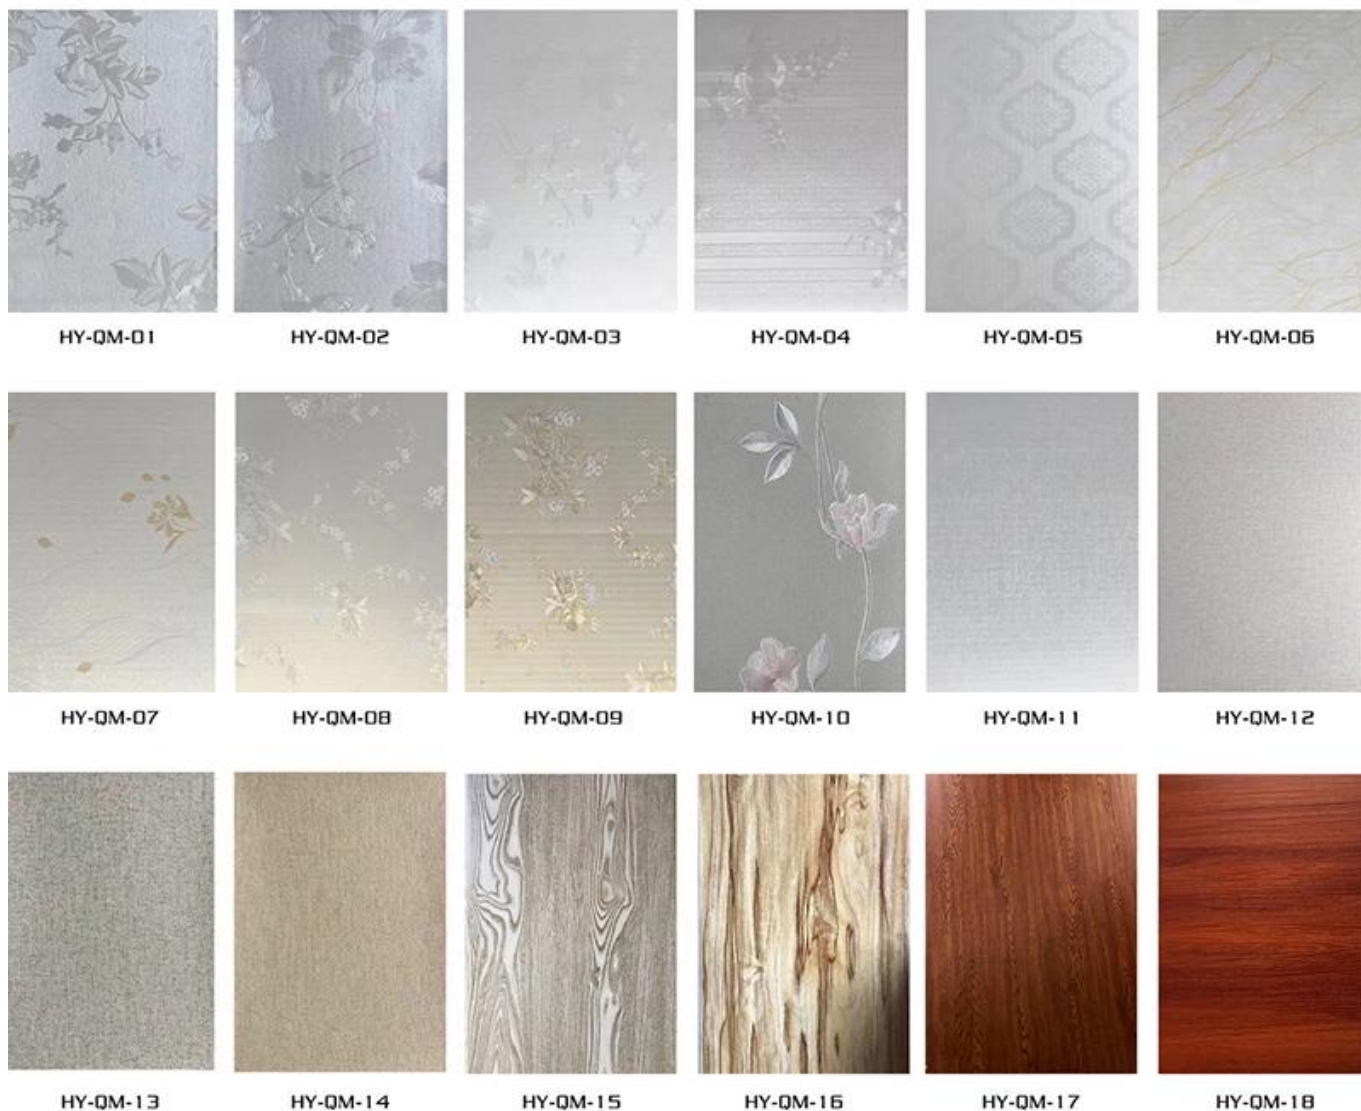

Factory Supply Cheap [Interior PVC Wall Cladding](#) From China

HY Integrated house wall decoration (HY-QM)

Above colors are all available. More options, please feel free to contact us.

Materials: PVC surface + Eco stone powder

Width: 300/600mm

Length: 2200mm, 2400mm, 2600mm, 2800mm, 3000mm or Customized length

Thickness: 9mm