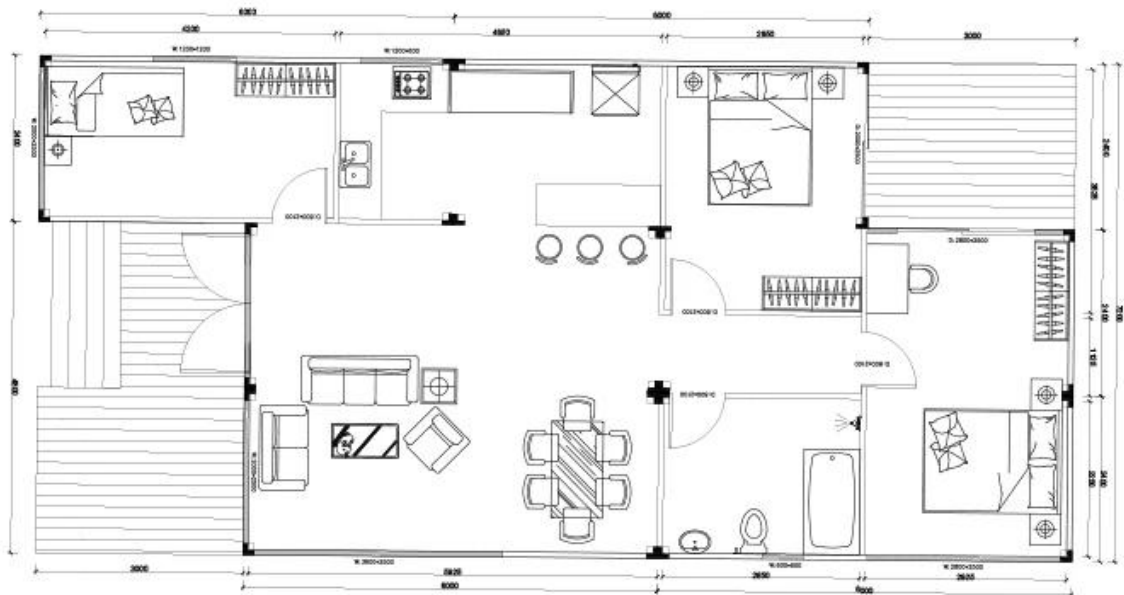

Product Description

Packing&Shipping

Packing Details : 1, Delivery by 40'HQ shipping container. 2, 4 in 1 flat packing

Delivery Details : 3-20 days after order