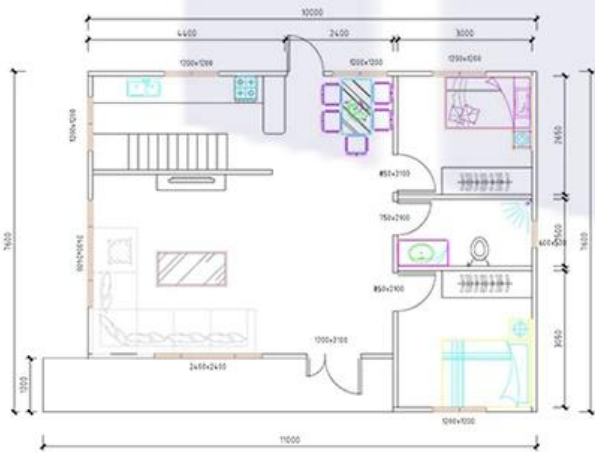

## HEYA PERFORMANCE COMPARISON BETWEEN WALL PANELS

Item	EPS Sandwich Panel	PU Sandwich Panel	Rockwool Sandwich Panel	Glasswool Sandwich Panel	EPS Cement Sandwich Panel
Water Proof	★★★★★	★★★★★	★★★	★★★	★★★★★
Fire Proof	★★ <small>inflaming retarding</small>	★★★★★	★★★★★	★★★★★	★★★★★
Heat Insulation	★★★	★★★★★	★★★★★	★★★★★	★★★★★
Sound Insulation	★★★★	★★★★★	★★★★★	★★★★★	★★★★★
Price Comparison	★★	★★★★★	★★★★★	★★★★★	★★★★★
Density Range	10-14kg/m <sup>3</sup>	35-40kg/m <sup>3</sup>	60-80kg/m <sup>3</sup>	30-50kg/m <sup>3</sup>	35-40kg/m <sup>3</sup>

<b>Balangkas na bakal</b>	<b>C-type na steel purlin at beam, square tube, steel channels, C100*50*20mm,galvanized</b>
<b>Panlabas pader</b>	100 mm EPS Color Steel Sandwich Panel ,0.45mm steel sheet,18kgs/m <sup>3</sup> , film protect
<b>Panloob na Wall</b>	75mm EPS Color Steel Sandwich Panel ,0.45mm steel sheet,18kgs/m <sup>3</sup> , film protect
<b>bubong</b>	100 mm EPS Color Steel Sandwich Panel,0.45mm, 18kgs/m <sup>3</sup> ,takpan ang mga asphalt shingle
<b>Sahig</b>	PVC o laminated flooring sa living area at aluminum panel sa banyo at kusina o kinakailangan ng mga customer
<b>Kisame</b>	PVC na kisame
<b>Pinto</b>	Panlabas na pinto (Steel Security panlabas na pinto) na may lock 950*2000mm Panloob na pinto na may lock 850*2000mm
<b>Windows</b>	PVC sliding window na may fly screen, shutters, double glasses, 1900(W)*1900mm(H) para sa living house
	PVC sliding window na may fly screen, double glasses, 1500(W)*1000mm(H) para sa living house, may shutter
	PVC sliding window na may fly screen, double glasses600(W)*600mm(H), na may shutter
<b>Panlabas na dekorasyon sa dingding</b>	PVC hang board
<b>Mga Out Drain system (ulan)</b>	mga tubo ng paagusan, kanal
<b>Mga accessories</b>	mga uri ng kinakailangang turnilyo, sealant, ridge tile, packet eaves, color steel flash