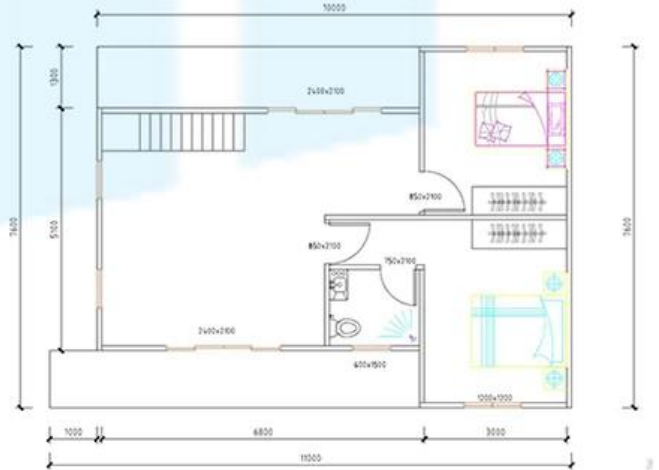

## HEYA PERFORMANCE COMPARISON BETWEEN WALL PANELS

Item	EPS Sandwich Panel	PU Sandwich Panel	Rockwool Sandwich Panel	Glasswool Sandwich Panel	EPS Cement Sandwich Panel
Water Proof	★★★★★	★★★★★	★★★	★★★	★★★★★
Fire Proof	★★ <small>inflaming retarding</small>	★★★★★	★★★★★	★★★★★	★★★★★
Heat Insulation	★★★	★★★★★	★★★★★	★★★★★	★★★★★
Sound Insulation	★★★★	★★★★★	★★★★★	★★★★★	★★★★★
Price Comparison	★★	★★★★★	★★★★★	★★★★★	★★★★★
Density Range	10-14kg/m <sup>3</sup>	35-40kg/m <sup>3</sup>	60-80kg/m <sup>3</sup>	30-50kg/m <sup>3</sup>	35-40kg/m <sup>3</sup>

<b>Balangkas na bakal</b>	<b>C-type na steel purlin at beam, square tube, steel channels, C100*50*20mm,galvanized</b>
<b>Panlabas pader</b>	100 mm EPS Color Steel Sandwich Panel ,0.45mm steel sheet,18kgs/m <sup>3</sup> , film protect
<b>Panloob na Wall</b>	75mm EPS Color Steel Sandwich Panel ,0.45mm steel sheet,18kgs/m <sup>3</sup> , film protect
<b>bubong</b>	100 mm EPS Color Steel Sandwich Panel,0.45mm, 18kgs/m <sup>3</sup> ,takpan ang mga asphalt shingle
<b>Sahig</b>	PVC o laminated flooring sa living area at aluminum panel sa banyo at kusina o kinakailangan ng mga customer
<b>Kisame</b>	PVC na kisame
<b>Pinto</b>	Panlabas na pinto (Steel Security panlabas na pinto) na may lock 950*2000mm Panloob na pinto na may lock 850*2000mm
<b>Windows</b>	PVC sliding window na may fly screen, shutters, double glasses, 1900(W)*1900mm(H) para sa living house
	PVC sliding window na may fly screen, double glasses, 1500(W)*1000mm(H) para sa living house, may shutter
	PVC sliding window na may fly screen, double glasses600(W)*600mm(H), na may shutter
<b>Panlabas na dekorasyon sa dingding</b>	PVC hang board
<b>Mga Out Drain system (ulan)</b>	mga tubo ng paagusan, kanal
<b>Mga accessories</b>	mga uri ng kinakailangang turnilyo, sealant, ridge tile, packet eaves, color steel flash