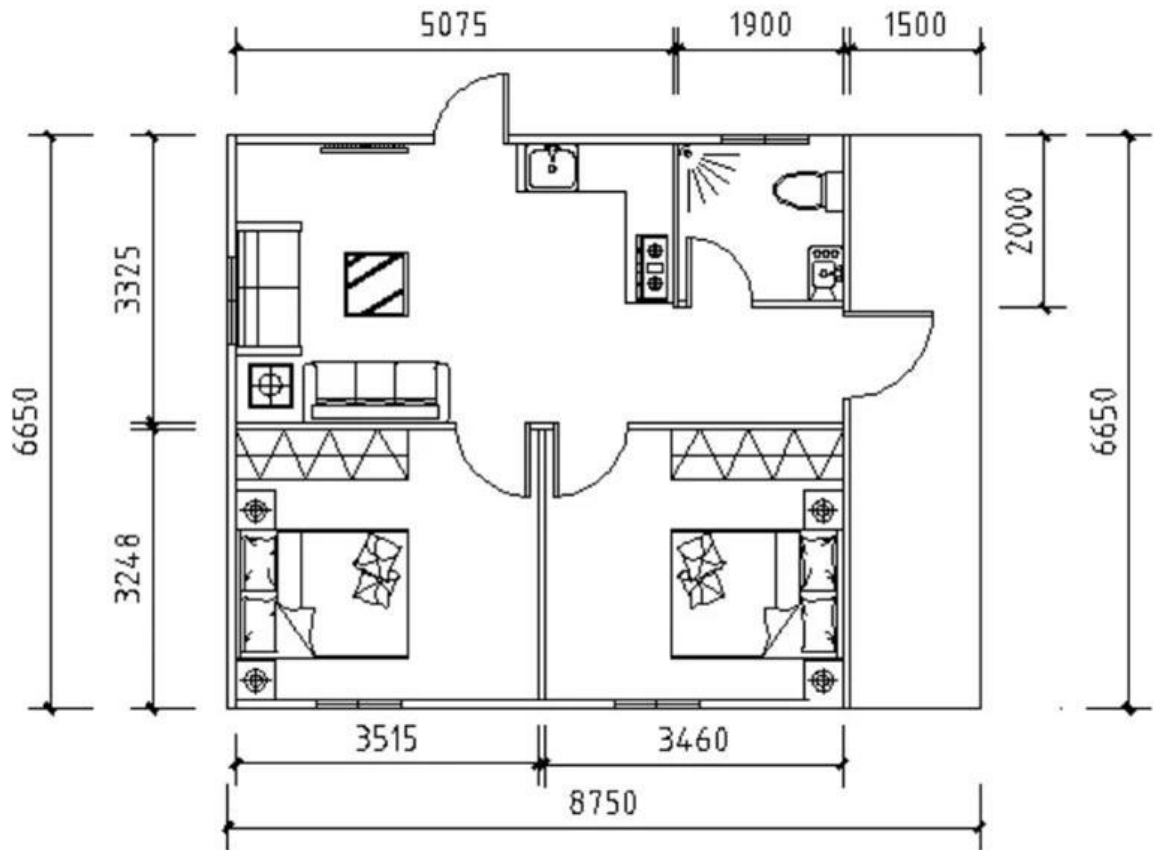

7.8x3.8x2.7m

sala:1

silid-tulugan:2

kusina:1

barthroom:1

100mm75mm sandwich panel(kapal ng bakal na sheet 0.45mm,18kg/m3)

C-type na steel purlin at beam, square tube, steel channel, na may Sahig base, panlabas na dekorasyon sa dingding, pvc celing, drain system, mga accessory

LINYA NG EKONOMIYA

Balangkang na bakal	C-type na steel purlin at beam, square tube, steel channels, C100*50*20mm,galvanized
Panlabas pader	75mm EPS Color Steel Sandwich Panel ,0.45mm steel sheet,10kgs/m3, film protect
Panloob na Wall	50mm EPS Color Steel Sandwich Panel ,0.45mm steel sheet,10kgs/m3, film protect
bubong	75mm EPS 10 KGS corrugated color steel sandwich panel (mga kulay?)
Floor	oo
Kisame	PVC na kisame
Pinto	Out door (Steel Security exterior door) na may lock 950*2000mm Sa loob ng pinto na may lock 850*2000mm
Windows	PVC sliding window na may fly screen, double glasses, 950(W)*1000mm(H) para sa living house, may shutter PVC sliding window na may fly screen, double glasses600(W)*600mm(H), na may shutter
Mga Out Drain system (ulan)	oo
Mga accessories	mga uri ng kinakailangang turnilyo, sealant, ridge tile, packet eaves, color steel flash