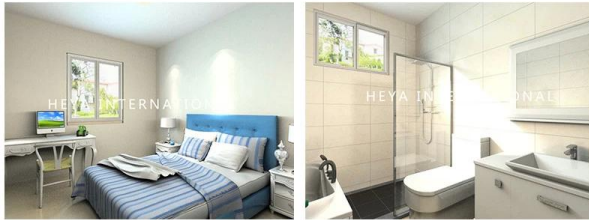

terkenal.

Heya -S02

QUOTATION SHEET

NO.	HY-S02	DATE	
Item	Description	Qty	Unit
Steel frame	Beam HN200*100\HN250*125\square tube120x5mm	40	m2
Exterior Wall	90mm ASA Sandwich Panel\90mm ASA	85.8	m2
Interior Wall	90mm ASA Sandwich Panel\90mm ASA	24	m2
Roof	90mm ASA Sandwich Panel\90mm	66.5	m2
	asphalt shingles	66.5	m2
Door	Out door (Steel door)\900*2000mm	1	pcs
	Inside door(MDF door)\800*2000mm	1	pcs
	bathroom door\PVC800mm x 2000mm(water proof)	1	pcs
Windows	PVC sliding window /PVC950(W)*1000mm(H)	3	pcs
	PVC sliding window /PVC950(W)*600mm(H)	1	pcs
Accessories	kinds of necessary screws\U type clipsealant\Special binder	40	m2
Ceiling	PVC strip ceiling/PVC	40	m2
Floor	ceramic tile/ 800x800mm	40	m2
Drain system	drain pipes \gutter	21	m
EXW COST		\$7,285.10	
Inland Cost	40HC container loading	1	pcs
	20GP container loading	0	pcs
Workers loading Cost	40ft/20ft container	1	pcs
Total Amount (FOB Qingdao)		\$8,235.10	