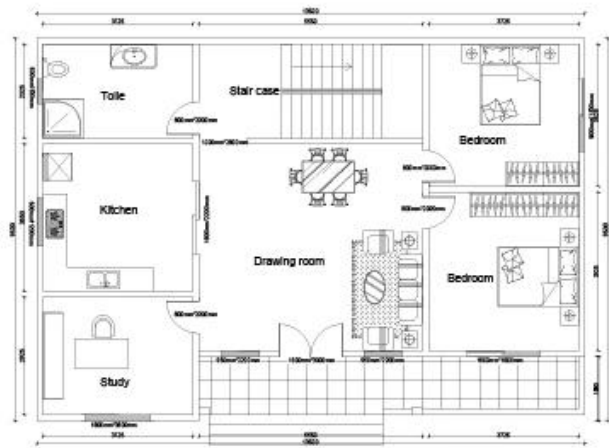

Ground floor