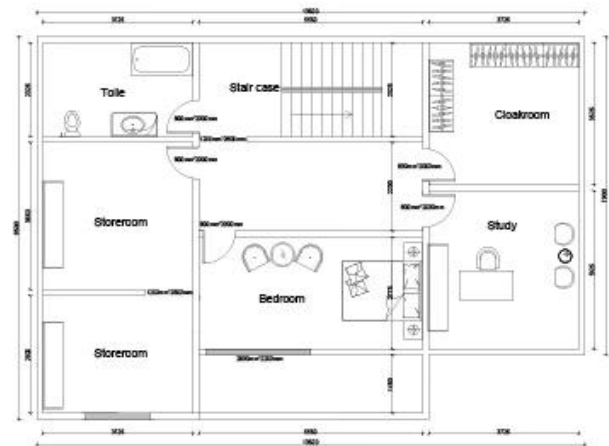

Second floor