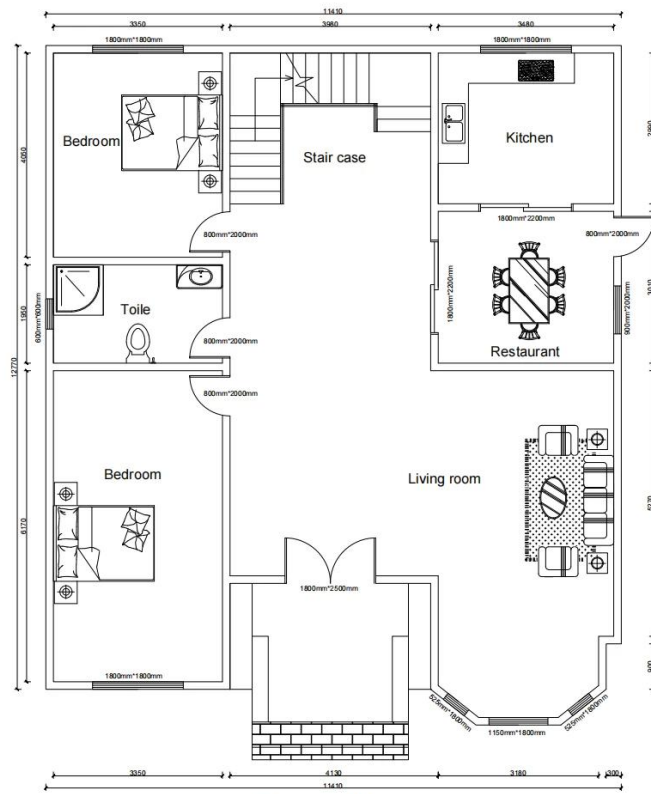

Luxury Steel Frame Pre Engineered Light Steel House Building -QB22

Product Photo

Ground floor

Second floor