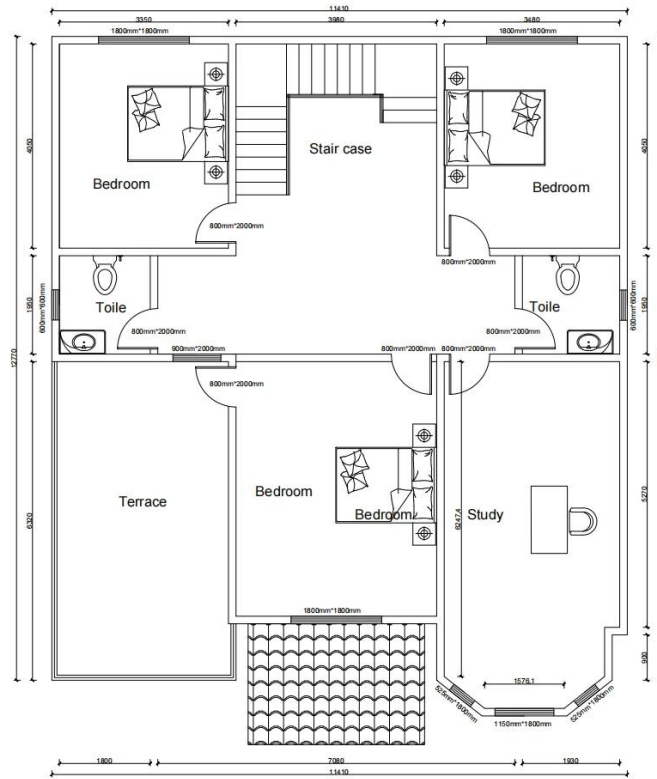

Luxury Steel Frame Pre Engineered Light Steel House Building -QB22

Product Photo

Ground floor

Second floor