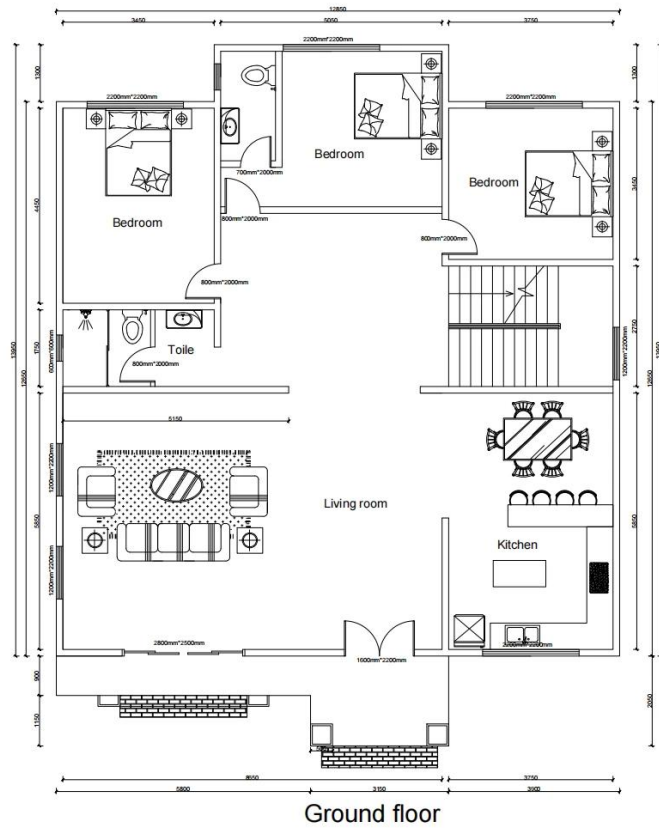

Luxury Light Steel House China Popular Steel Villa Modern Homes Kits Full Plan - [Quality Integrated House](#)

Ground floor

Second floor