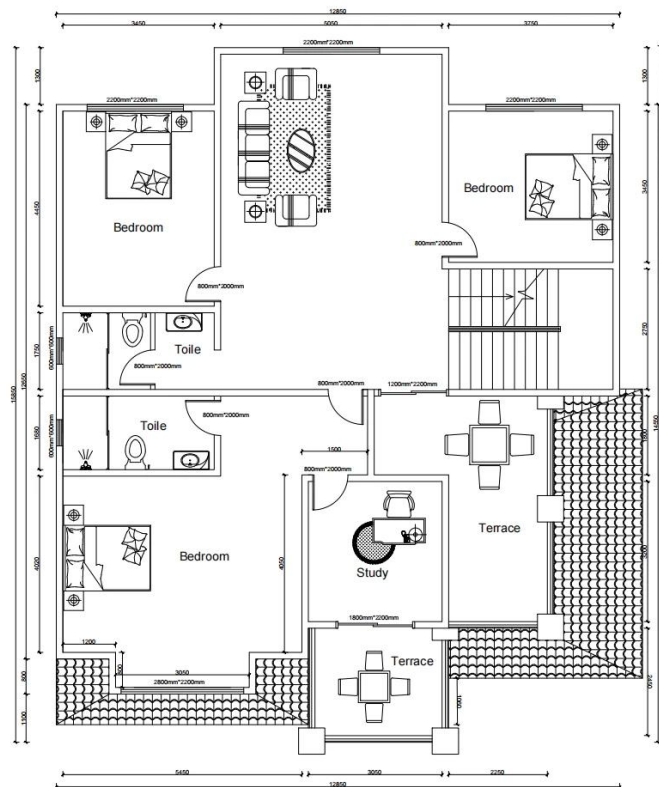

Luxury Light Steel House China Popular Steel Villa Modern Homes Kits Full Plan - [Quality Integrated House](#)

Ground floor

Second floor