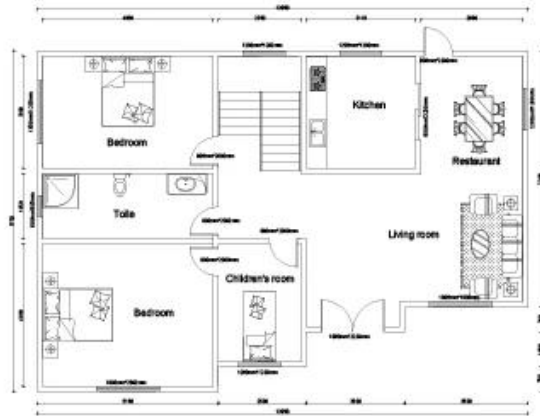

New Design Light Gauge Steel House With Kitchen And Bathroom-QB12

Product Description

Ground floor

Second floor

© 2010 by Arkiyasa.com