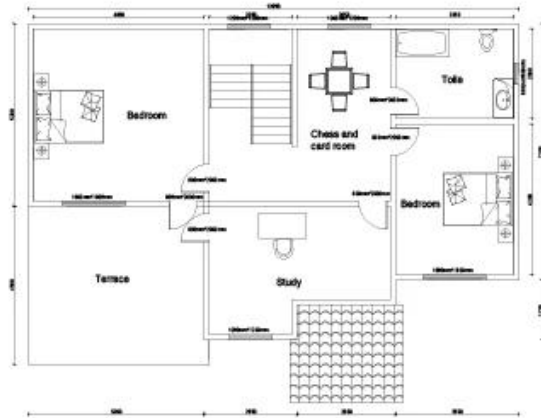

New Design Light Gauge Steel House With Kitchen And Bathroom-QB12

Product Description

Ground floor

Second floor

© 2010 by Arkiyasa.com