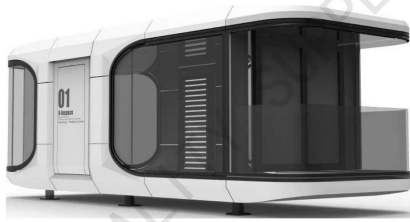

Model	XK D5
Cabin Size	L8600mm * W 3320mm * H3200mm
Floor Space	28.5 m²
Bed Size	King
Electrical Power	12kw
Weight	7000kgs
Ground Loading	500kgs/m²
Price	US$ 42800.00/unit