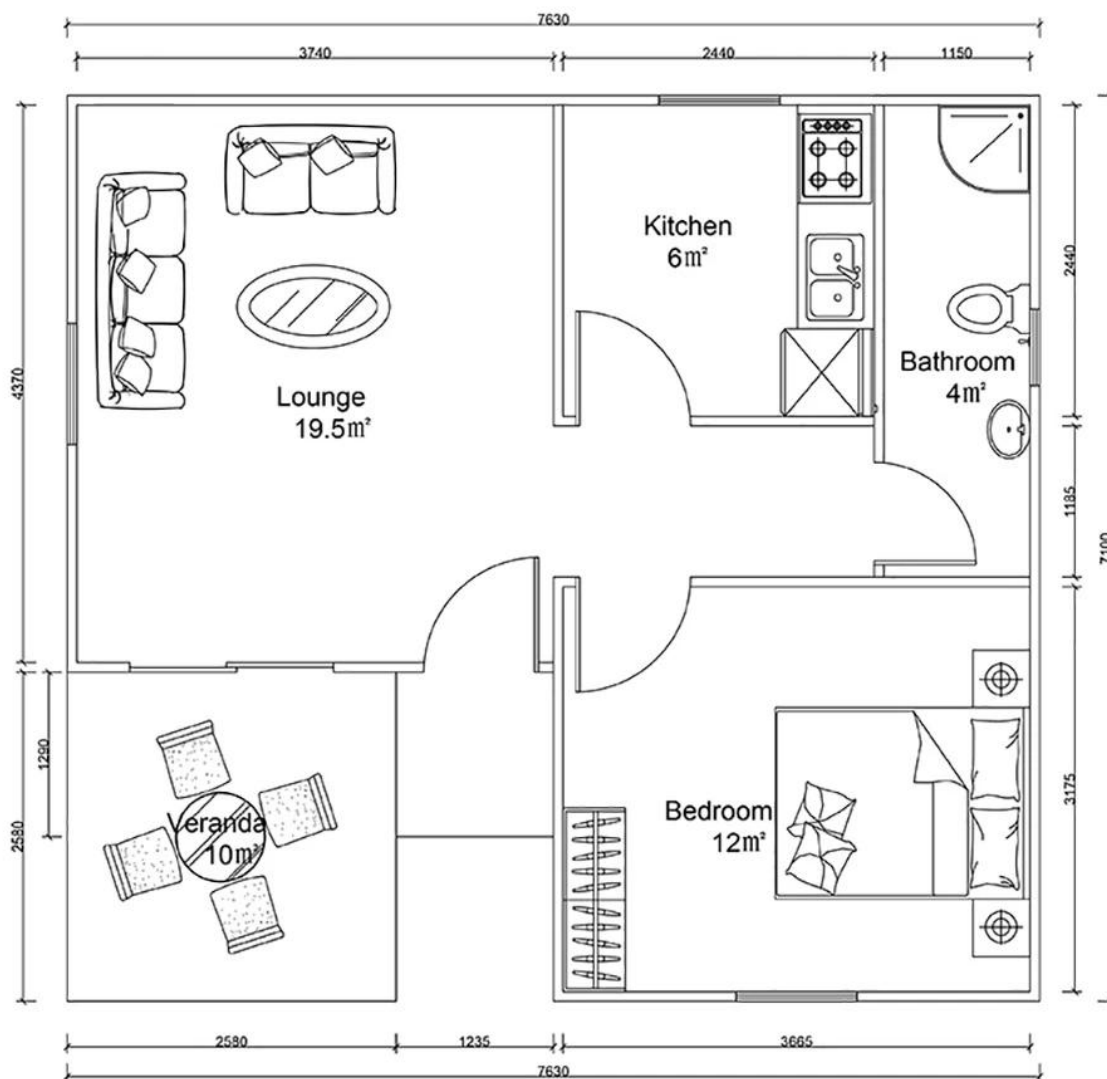

# HY-P12

Table of Contents

Item	Description	Quantity	Unit
Table			
Table			
Table	Table with 4 legs, C-shaped legs, 54.5	1	pc
Table	Table with 4 legs, EPS foam, 71	1	pc
Table	Table with 4 legs, EPS foam, 42	1	pc
Table	Table with 4 legs, EPS foam, 47.52	1	pc
Table	Table with 4 legs, PVC / PVC, 54.5	1	pc
Table	Table with 4 legs, 600 * 600 mm, 1	1	pc
Table	Table with 4 legs, PVC, 1	1	pc
Table	Table with 4 legs, PVC, 1	1	pc
Table	Table with 4 legs, 800 mm x 800 mm, 54.5	1	pc
Table	Table with 4 legs, 71	1	pc
Table	Table with 4 legs, 1	1	pc
Table	Table with 4 legs, PVC / PVC, 95.2	1	pc
Table	Table with 4 legs, (Table with 4 legs) 2000 * 900, 1	1	pc
Table	Table with 4 legs, MDF, 800 * 2000 mm / MDF, 3.2	1	pc
Table	Table with 4 legs, PVC, 3	1	pc
Table	Table with 4 legs, (Table with 4 legs) 2000 x 800 mm (Table with 4 legs) / PVC, 3	1	pc
Table	Table with 4 legs, PVC 950 (W) * 1000mm (H), 3	1	pc
Table	Table with 4 legs, PVC 950 (W) * 600mm (H), 1	1	pc
Table	Table with 4 legs, 38	1	pc
Table	Table with 4 legs, 54.5	1	pc
Table	Table with 4 legs, 54.5	1	pc