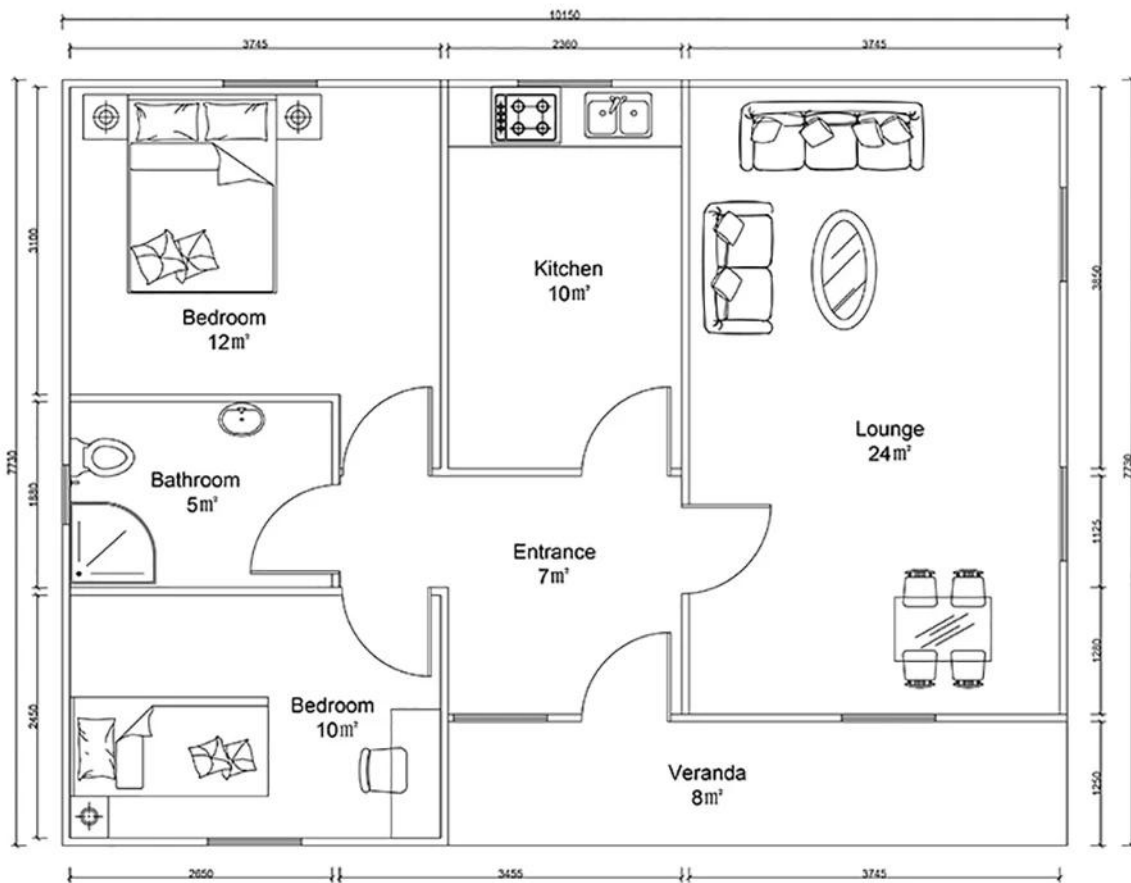

# HY-P08

Table of Contents

Table of Contents			
Table of Contents	C-type	78	
Table of Contents	75	138.1	
Table of Contents	75	70	
Table of Contents	75	106.25	
Table of Contents	PVC	78	
Table of Contents	600*600		
Table of Contents	PVC		
Table of Contents	800	78	
Table of Contents	800*2000	93.5	
Table of Contents	PVC Hanging Board		
Table of Contents	2000*900	1	
Table of Contents	800*2000		
Table of Contents	PVC		
Table of Contents	2000 x 800	5	
Table of Contents	PVC 950	7	
Table of Contents	PVC Sliding Window 950	1	
Table of Contents			
Table of Contents		43	m
Table of Contents		78	
Table of Contents		78	