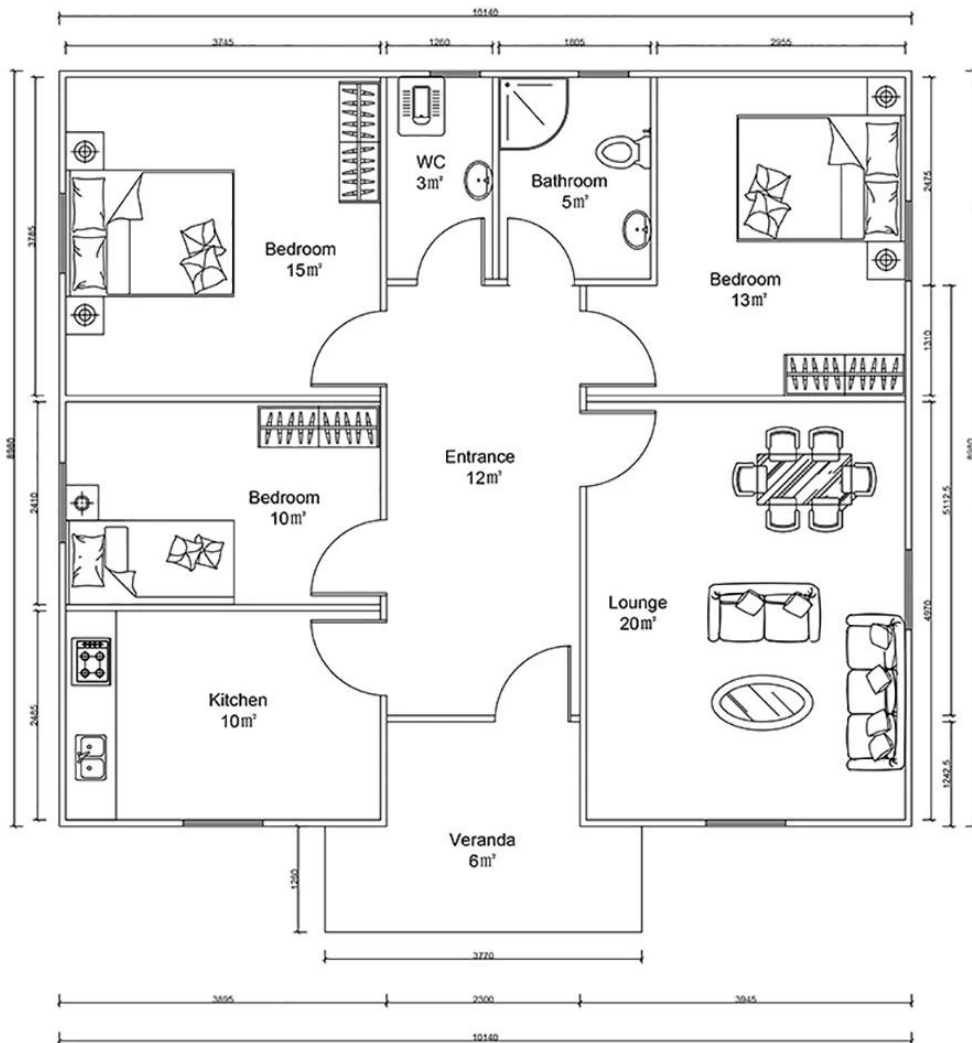

# HY-P05

Table of Contents

| Item                | Description                                    | Quantity | Unit |
|---------------------|--|----------|------|
| Tabletop            | Tabletop C type, 950mm x 1000mm                | 95       | pcs  |
| Tabletop            | Tabletop 75mm thick, EPS foam, 1590mm x 1000mm | 159      | pcs  |
| Tabletop            | Tabletop 75mm thick, EPS foam, 1008mm x 1000mm | 100.8    | pcs  |
| Tabletop            | Tabletop 75mm thick, EPS foam, 1292mm x 1000mm | 129.2    | pcs  |
| Tabletop            | Tabletop PVC / PVC, 950mm x 1000mm             | 95       | pcs  |
| Tabletop            | Tabletop 600 * 600mm, 1000mm x 1000mm          |          | pcs  |
| Tabletop / Tabletop | Tabletop PVC, 1000mm x 1000mm                  |          | pcs  |
| Tabletop            | 800mm x 800mm x 800mm                          | 95       | pcs  |
| Tabletop            | Tabletop, 1160mm x 1000mm                      | 116      | pcs  |
| Tabletop            | Tabletop PVC / PVC, 1000mm x 1000mm            |          | pcs  |
| Tabletop            | (Tabletop 2000 * 900mm) MDF, 1000mm x 1000mm   | 1        | pcs  |
| Tabletop            | Tabletop PVC, 1000mm x 1000mm                  |          | pcs  |
| Tabletop            | Tabletop (2000 * 800mm) PVC, 1000mm x 1000mm   | 7        | pcs  |
| Tabletop            | Tabletop PVC 950 (W) * 1000mm (H)              | 6        | pcs  |
| Tabletop            | Tabletop PVC 950 (W) * 600mm (H)               | 2        | pcs  |
| Tabletop            | Tabletop, 1000mm x 1000mm                      |          | pcs  |
| Tabletop            | Tabletop, 1000mm x 1000mm                      | 34       | pcs  |
| Tabletop            | Tabletop, 1000mm x 1000mm                      | 95       | pcs  |
| Tabletop            | Tabletop, 1000mm x 1000mm                      | 95       | pcs  |