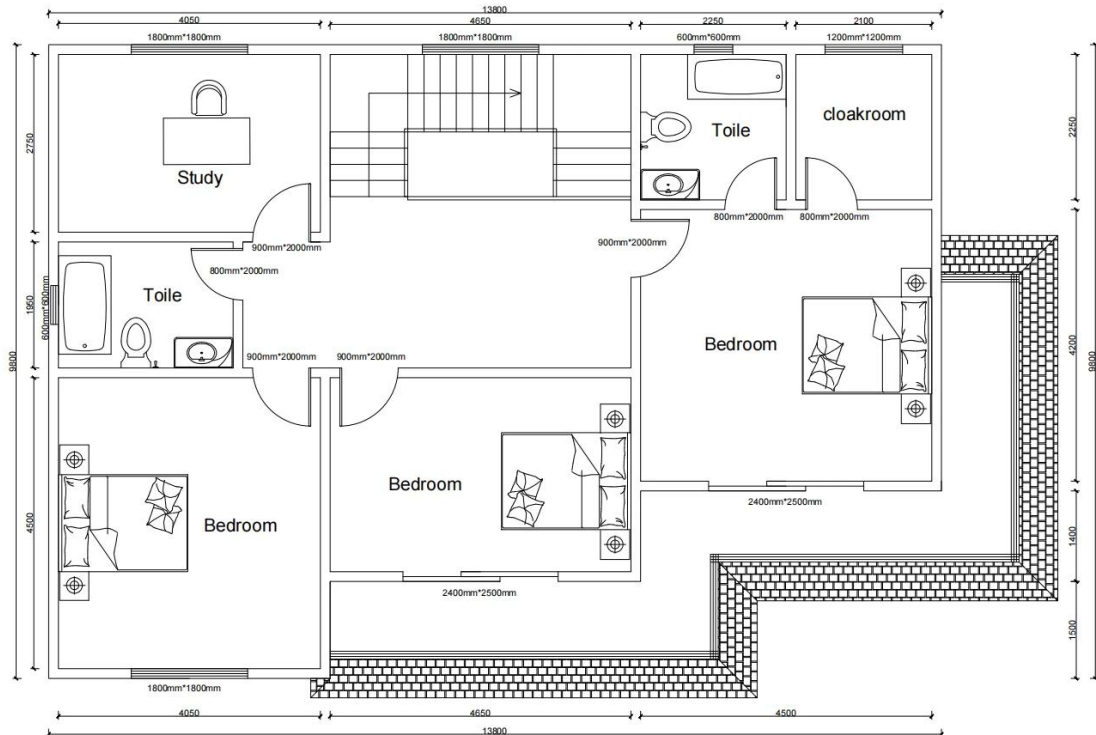

Luxury Steel Frame Sandwich Panel Pre Engineered Prefabricated Villa China Light Building - [Quality Integrated House](#)

Product Description

Ground floor

Second floor