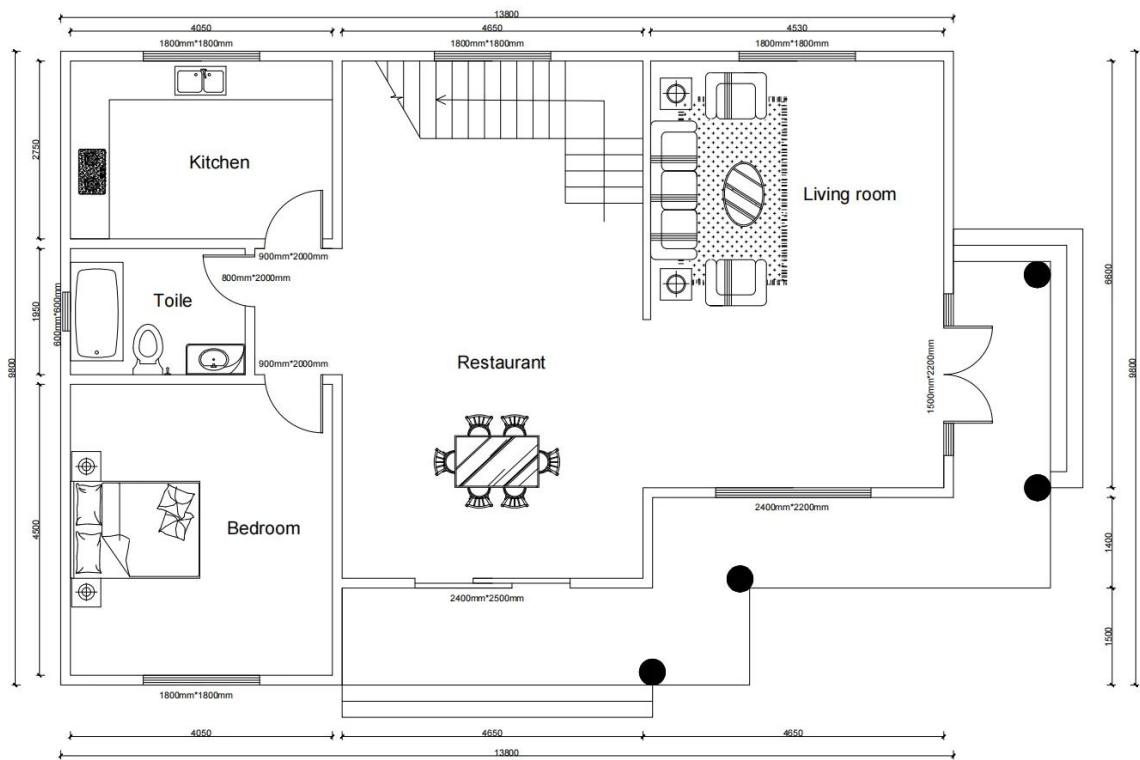

Luxury Steel Frame Sandwich Panel Pre Engineered Prefabricated Villa China Light Building - [Quality Integrated House](#)

Product Description

Ground floor

Second floor