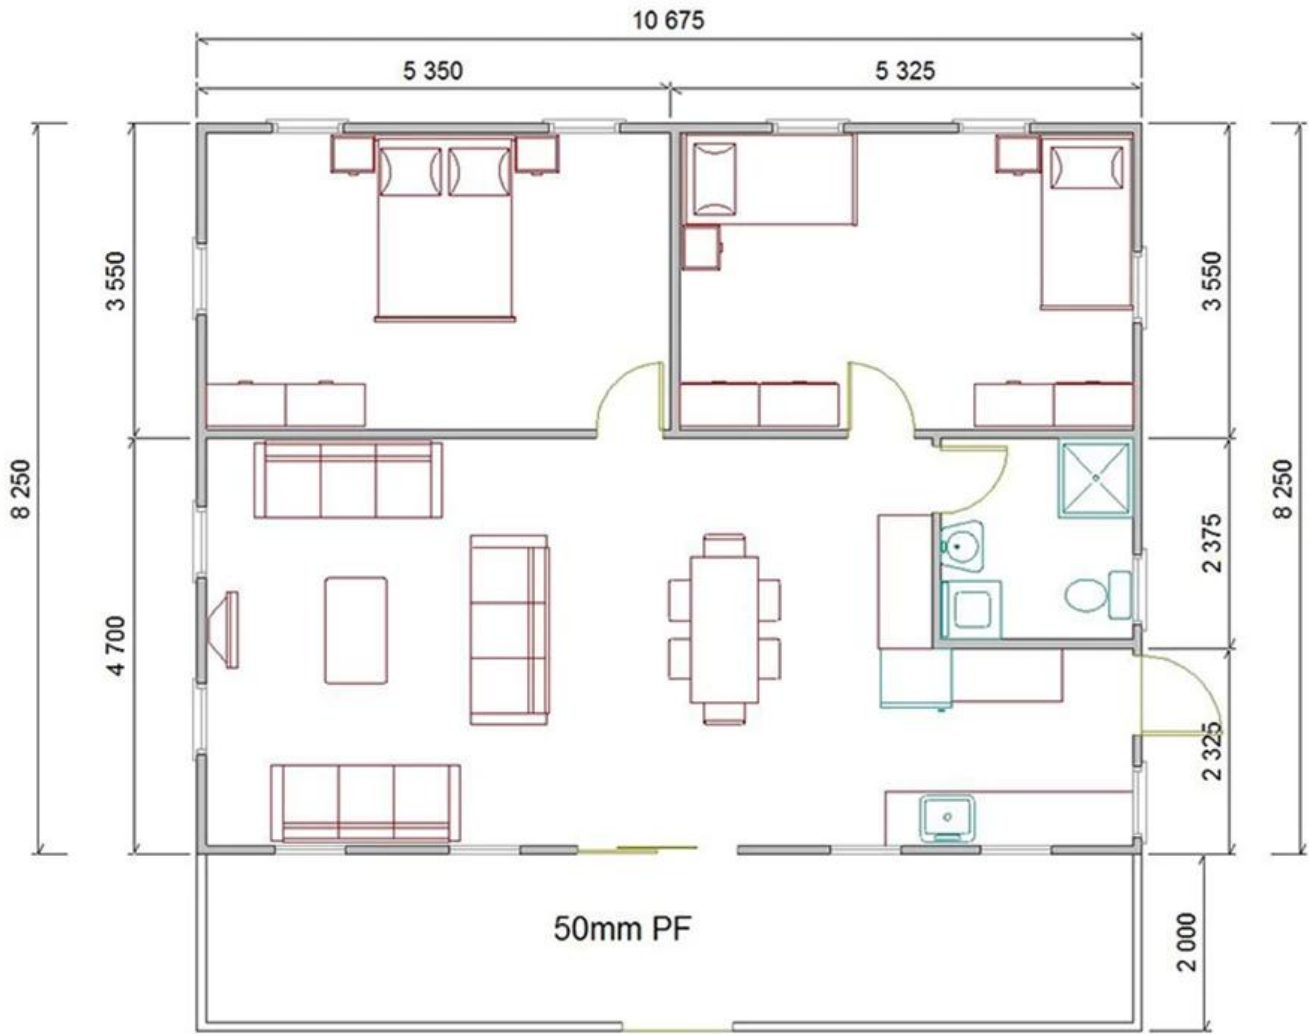

Africa Affordable [Sandwich Panel House](#) For Sale

Product Photo

Product Detail

Sandwich Panel House

No.	Component name	Material
1	Sharp beam	C steel
2	Sliver	C steel
3	Ring beam	C steel
4	Column	Square tube
5	Anchor	Channel iron
6	Ridge tile	Sheet metal
7	Roof	Without corrugated board
8	Roof waterproof decoration	Asphalt shingles
9/11	Hemming	Channel iron
10	Security door	Steel door
12	Window	PVC window
13	Wall panels	V950 # color plate insulation
14	Angle package	Sheet metal